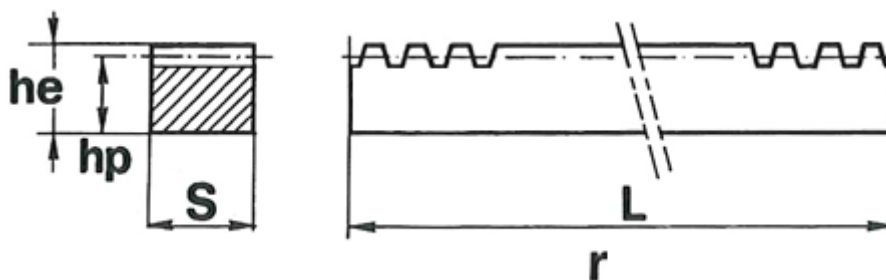

Data Sheet

Article number: 6165050801000
Description: Rack Module 8 80x80
length 1000 mm

Measures

Actual length	= 1005.31
hp	= 72
Module	= 8
No. of teeth	= 40
Nominal length	= 1000
Pitch	= 25.1328
Profile Sxhe	= 80x80